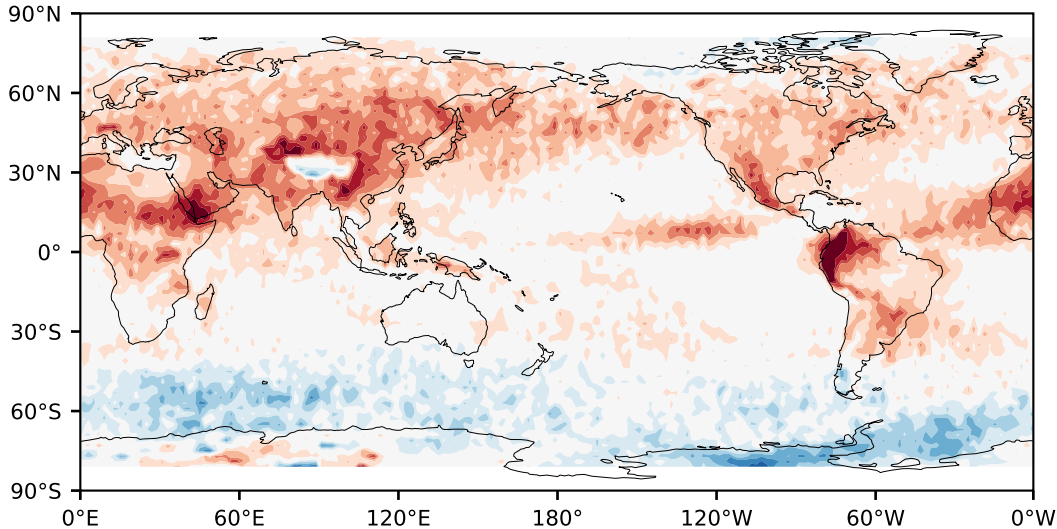

Model - Observations

Max 33.64
Mean -5.21
Min -61.57

RMSE 9.62
CORR 0.74