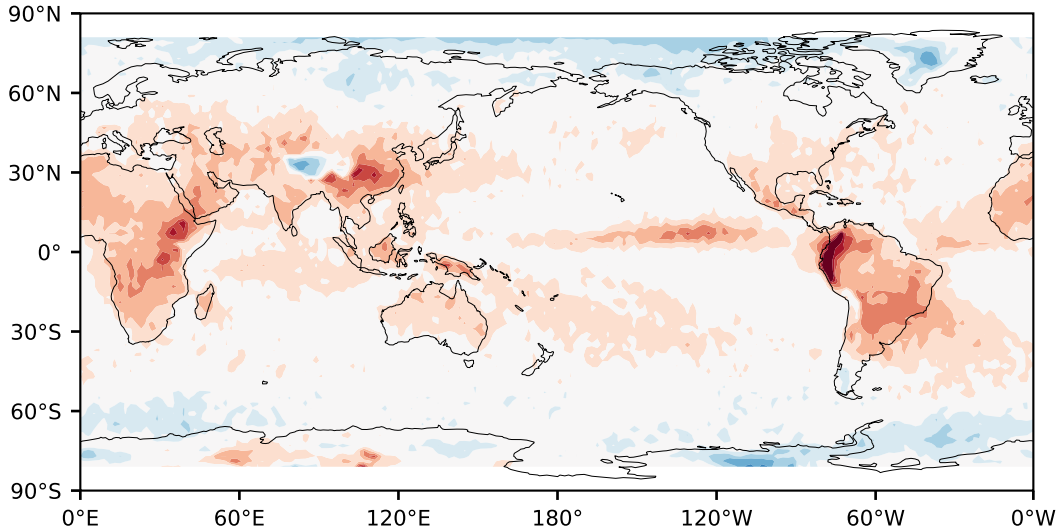

Model - Observations

Max 21.63
Mean -4.03
Min -50.53

RMSE 6.86
CORR 0.88