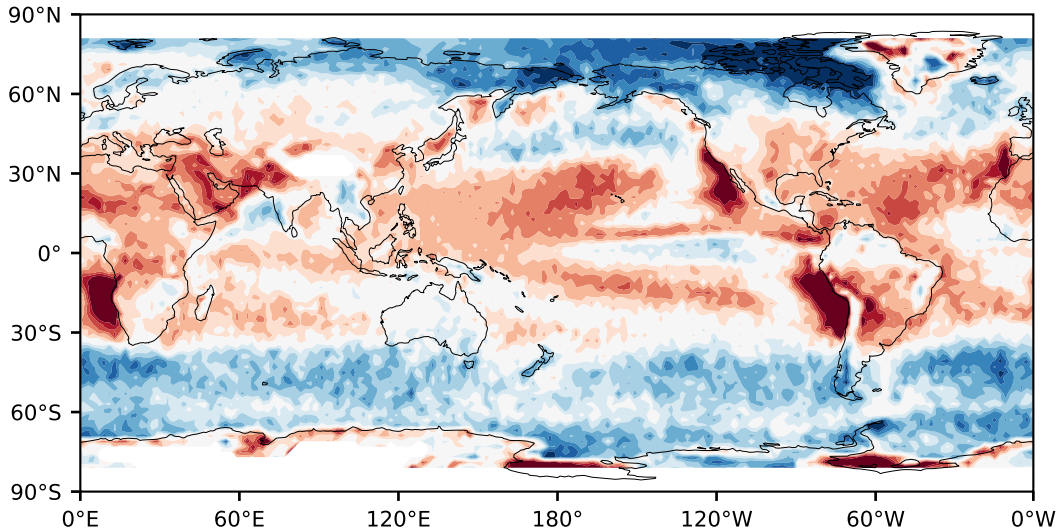

Model - Observations

Max 51.35
Mean -2.56
Min -91.94

RMSE 13.60
CORR 0.87