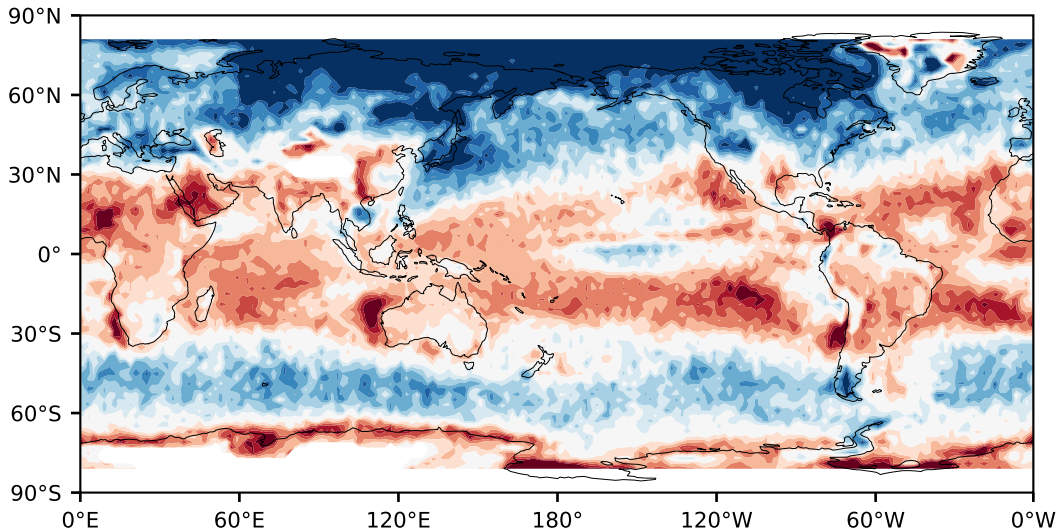

Model - Observations

Max 57.68
Mean -0.34
Min -72.59

RMSE 16.19
CORR 0.79