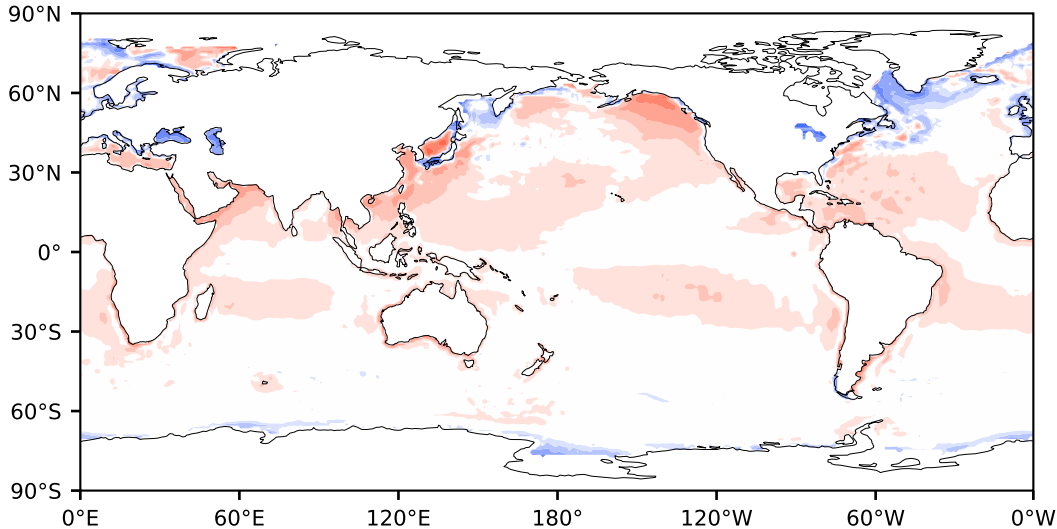

Model - Observations

Max 149.30
Mean 3.85
Min -108.25

RMSE 10.57
CORR 0.87