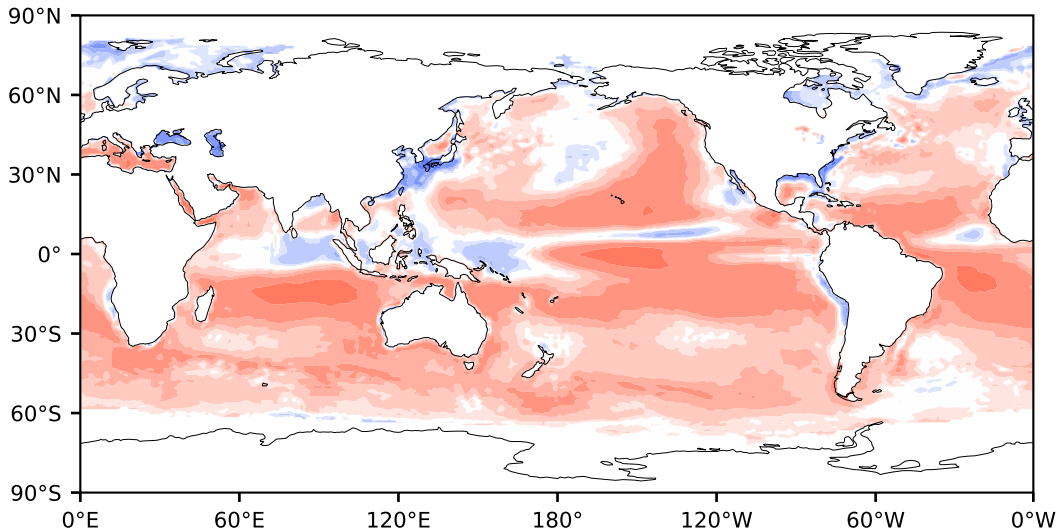

Model - Observations

Max 168.31
Mean 17.84
Min -133.72

RMSE 26.95
CORR 0.91