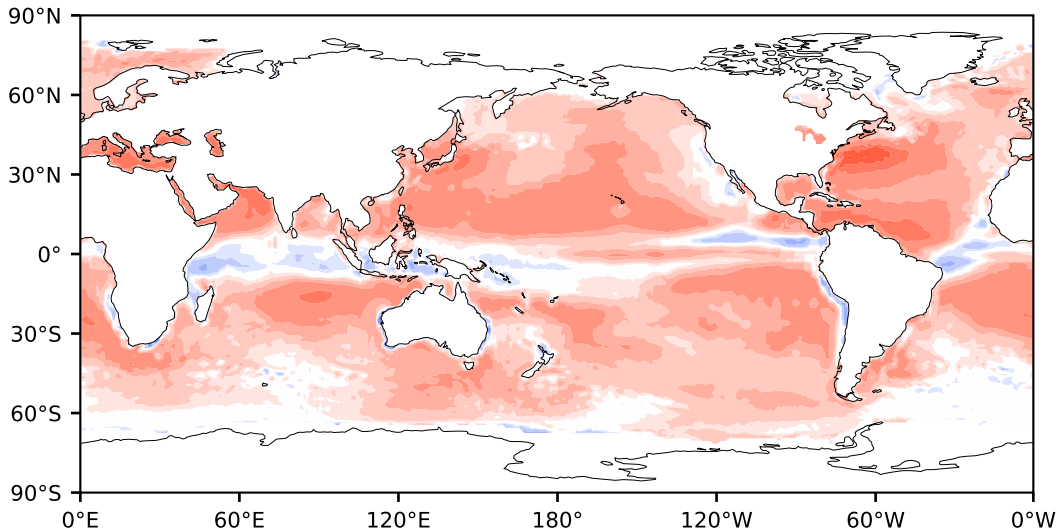

# Model - Observations

Max 135.30  
Mean 19.86  
Min -152.55

RMSE 26.77  
CORR 0.93