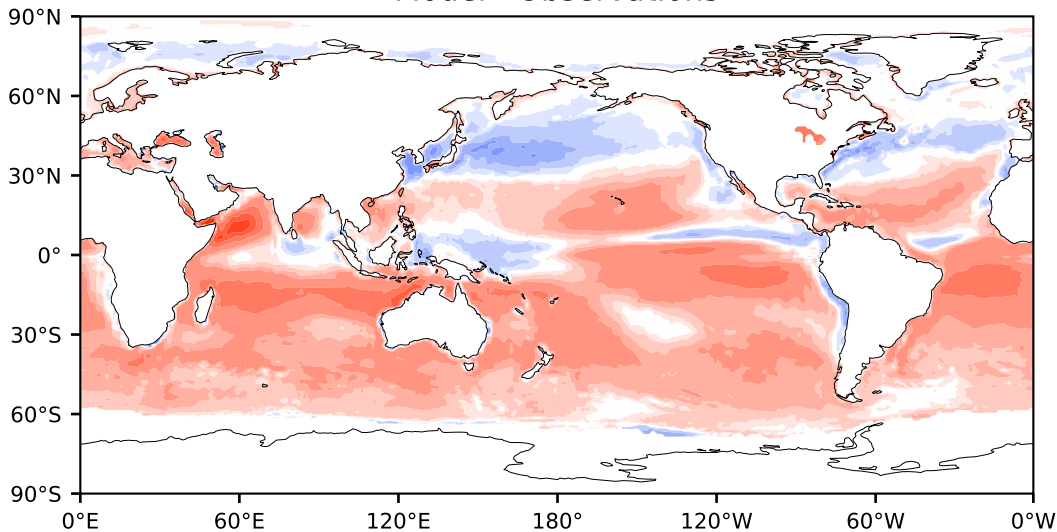

Model - Observations

Max 262.74
Mean 19.83
Min -153.06

RMSE 30.40
CORR 0.94