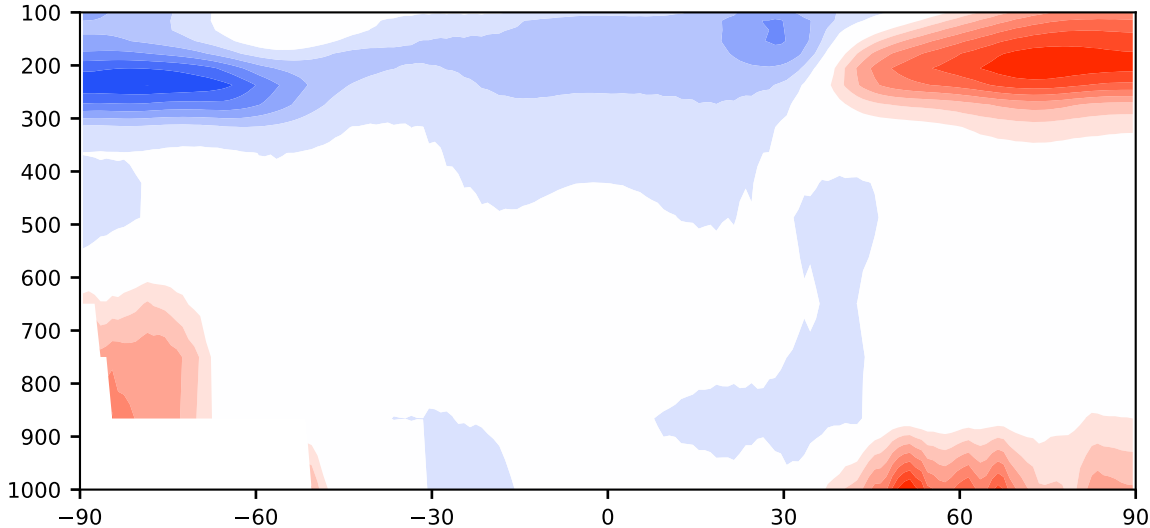

Model - Observations

Max 8.19
Mean -0.22
Min -7.01

RMSE 2.09
CORR 1.00