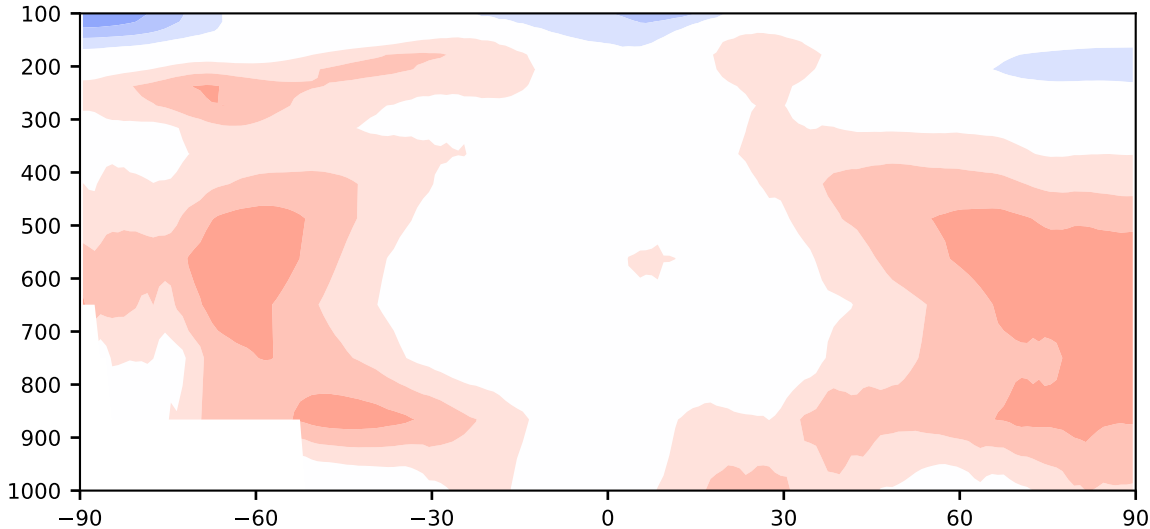

# Model - Observations

Max 19.85  
Mean 6.10  
Min -18.75

RMSE 6.77  
CORR 0.97