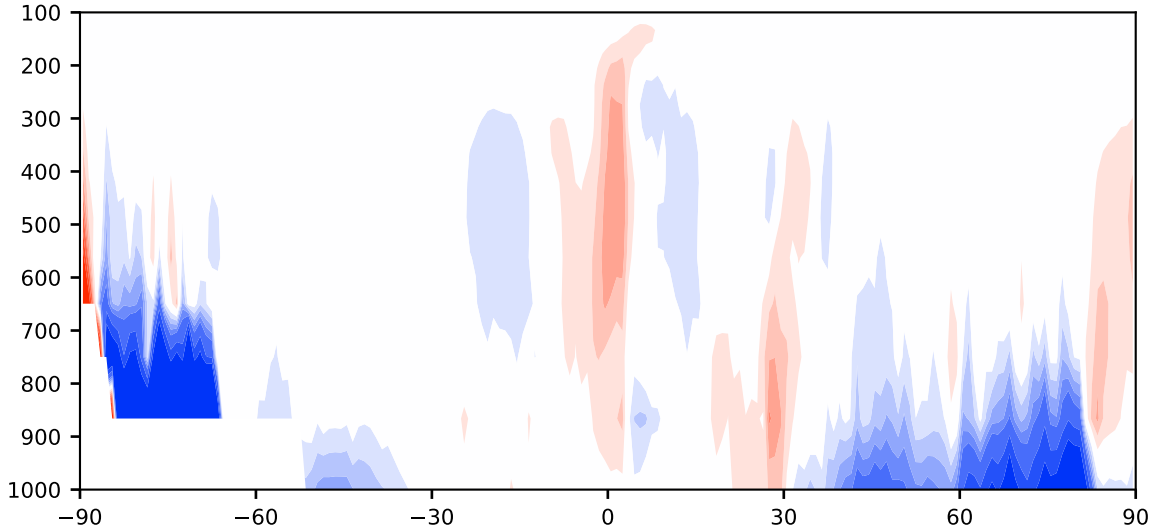

Model - Observations

Max 34.28
Mean -1.36
Min -86.19

RMSE 3.77
CORR 0.90