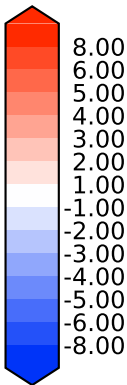

Model - Observations

Max 4.04
Mean -0.61
Min -7.65

RMSE 2.52
CORR 0.84