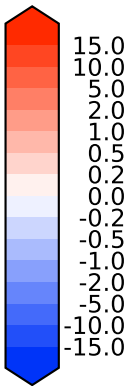

Model - Observations

Max 11.64
Mean 3.16
Min -3.85

RMSE 3.97
CORR 0.98