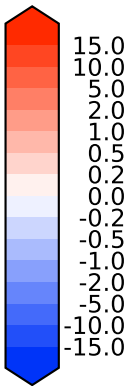

Model - Observations

Max 12.82
Mean 1.06
Min -7.39

RMSE 2.36
CORR 0.99