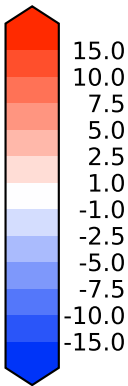

Model - Observations

Max 255.62
Mean 1.89
Min -9.39

RMSE 15.18
CORR 0.52