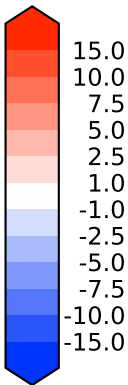

Model - Observations

Max 252.35
Mean 2.63
Min -9.34

RMSE 15.59
CORR 0.53