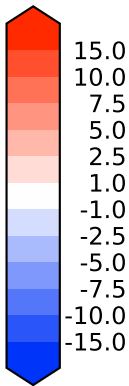

Model - Observations

Max 283.97
Mean 1.51
Min -4.30

RMSE 17.82
CORR 0.17