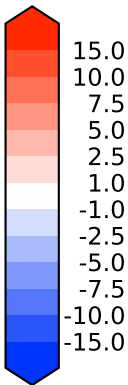

Model - Observations

Max 255.57
Mean 2.17
Min -6.16

RMSE 14.81
CORR 0.48