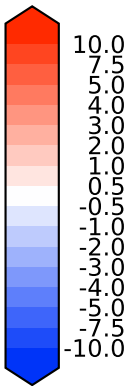

Model - Observations

Max -0.78
Mean -2.39
Min -3.73

RMSE 2.44
CORR 0.95