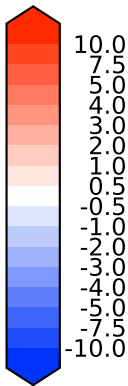

Model - Observations

Max -0.86
Mean -1.75
Min -3.33

RMSE 1.82
CORR 0.99