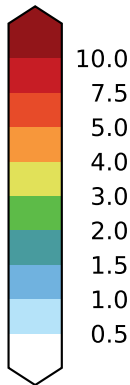

alpha3.0_min10nc_c8=5.0 (2-6)
mm/day

Max	8.87
Mean	2.33
Min	0.46

Model - Observations