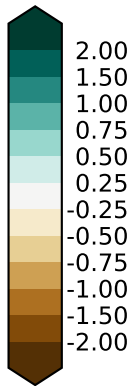

Model - Observations

Max 2.89
Mean -0.27
Min -2.64

RMSE 0.59
CORR 0.84