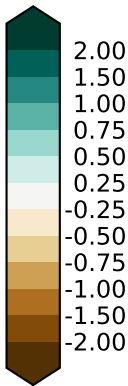

Model - Observations

Max 1.34
Mean -0.13
Min -4.01

RMSE 0.36
CORR 0.94