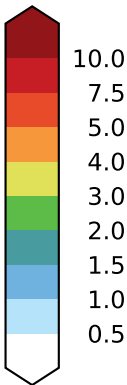

alpha3.0_min10nc_c8=5.0 (2-6)
mm/day

Max	9.54
Mean	1.76
Min	0.28

Model - Observations