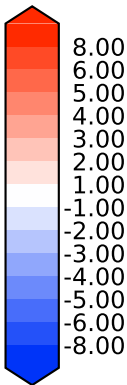

Model - Observations

Max 4.64
Mean 0.20
Min -6.78

RMSE 1.44
CORR 0.78