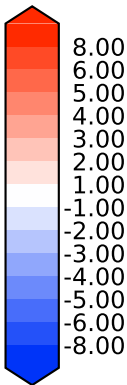

Model - Observations

Max 5.58
Mean -1.08
Min -6.43

RMSE 1.76
CORR 0.91