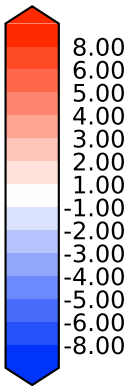

Model - Observations

Max 6.99
Mean 0.92
Min -10.40

RMSE 1.32
CORR 0.99