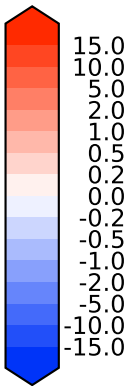

Model - Observations

Max 5.97
Mean -0.32
Min -8.36

RMSE 1.82
CORR 1.00