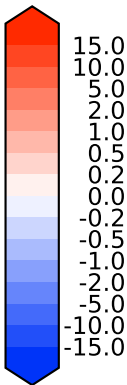

Model - Observations

Max 7.76
Mean -0.23
Min -5.41

RMSE 1.28
CORR 0.98