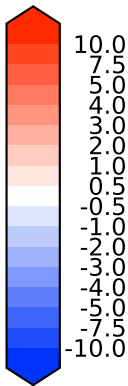

Model - Observations

Max 0.62
Mean -1.36
Min -3.71

RMSE 1.67
CORR 0.99