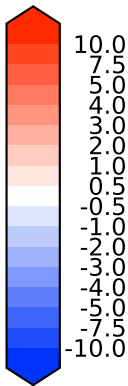

Model - Observations

Max -0.96
Mean -4.21
Min -6.38

RMSE 4.39
CORR 0.46