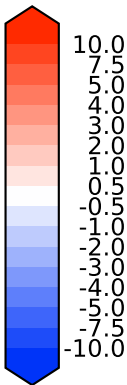

# Model - Observations

Max	9.59
Mean	6.75
Min	1.13

RMSE	6.94
CORR	0.90