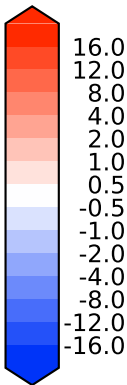

Model - Observations

Max -2.29
Mean -9.77
Min -23.40

RMSE 10.57
CORR 0.84