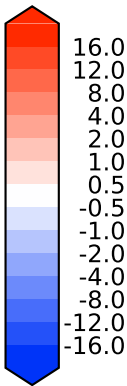

Model - Observations

Max -0.41
Mean -6.35
Min -21.07

RMSE 7.34
CORR 0.92