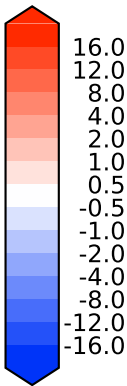

Model - Observations

Max -2.41
Mean -7.29
Min -18.22

RMSE 7.88
CORR 0.92