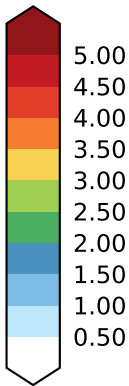

alpha3.0\_min10nc\_c8=5.0 (2-6)  
mm/day

Max	5.65
Mean	1.56
Min	0.08

Model - Observations