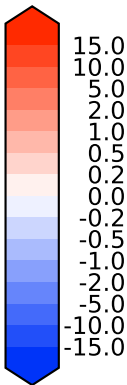

Model - Observations

Max 23.16
Mean 6.10
Min -6.99

RMSE 7.41
CORR 0.93