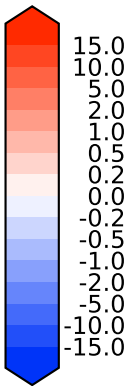

Model - Observations

Max 14.16
Mean 3.29
Min -4.08

RMSE 4.02
CORR 0.97