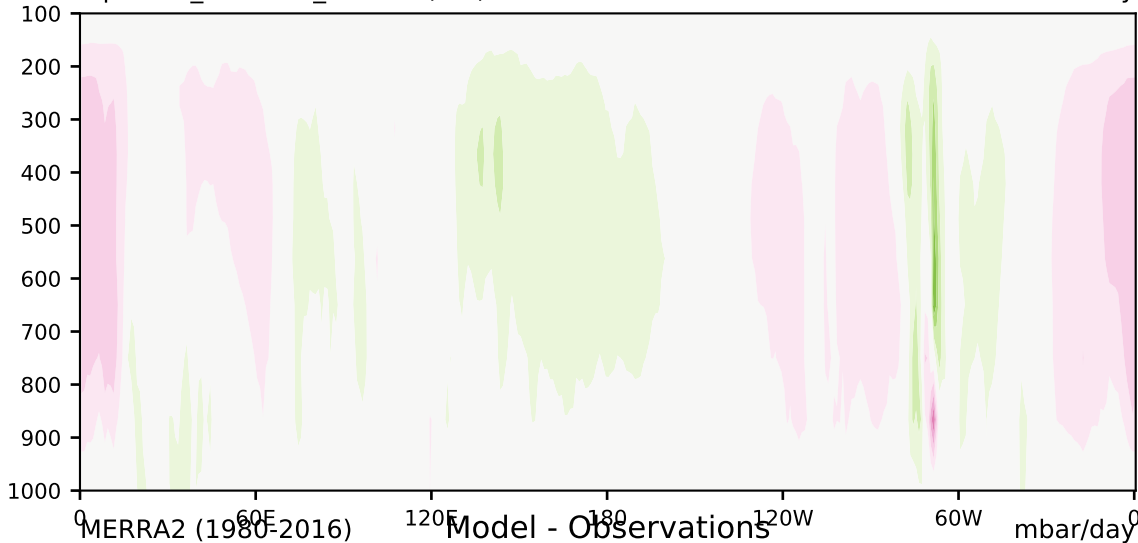

alpha3.0\_min10nc\_c8=5.0 (2-6)

mbar/day

Max 24.96  
Mean -0.25  
Min -25.73

35.0  
30.0  
25.0  
20.0  
15.0  
10.0  
5.0  
-5.0  
-10.0  
-15.0  
-20.0  
-25.0  
-30.0  
-35.0