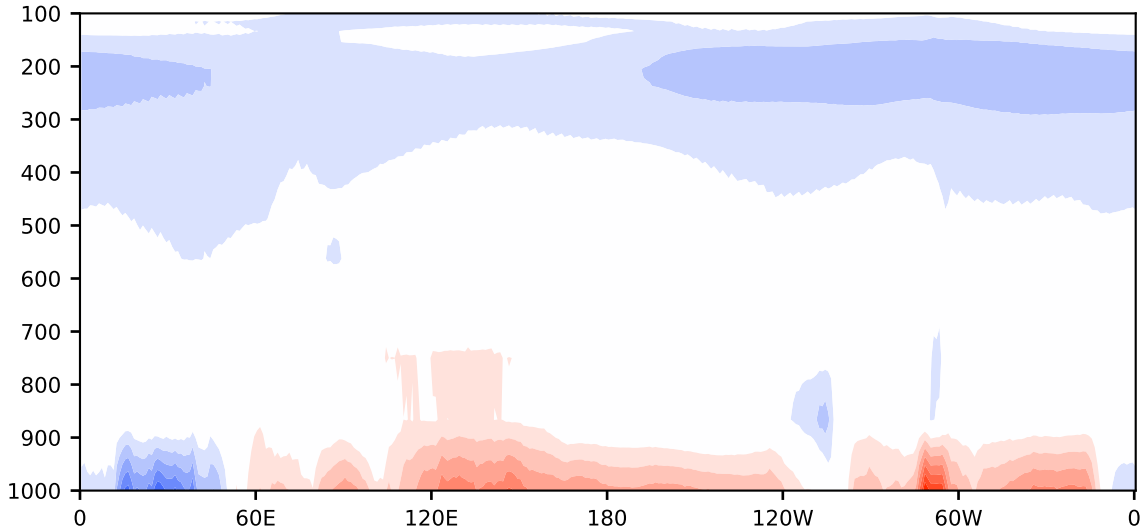

Model - Observations

Max 8.06
Mean -0.40
Min -5.88

RMSE 1.52
CORR 1.00