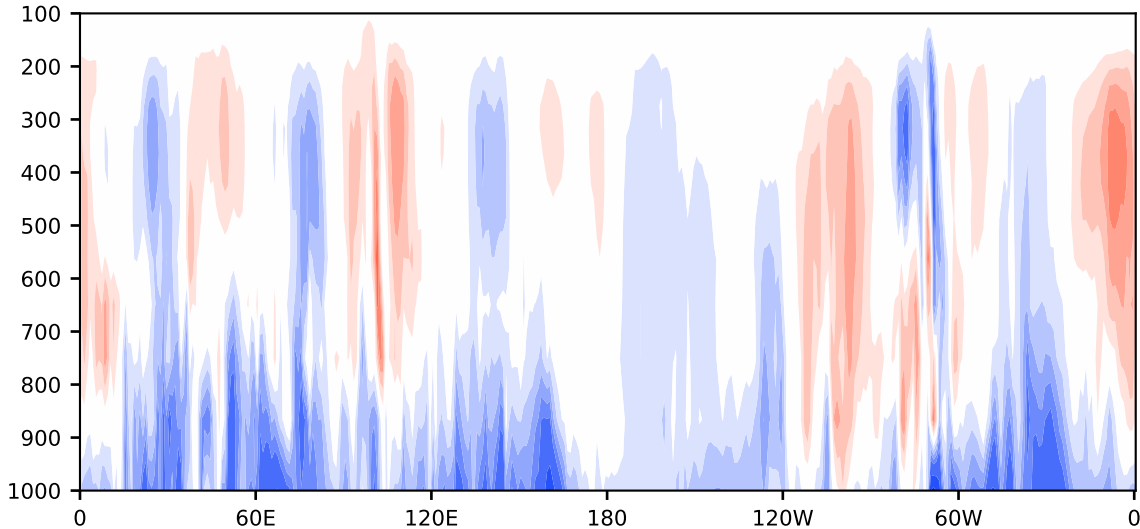

# Model - Observations

Max 12.86  
Mean -1.37  
Min -21.52

RMSE 3.33  
CORR 0.70