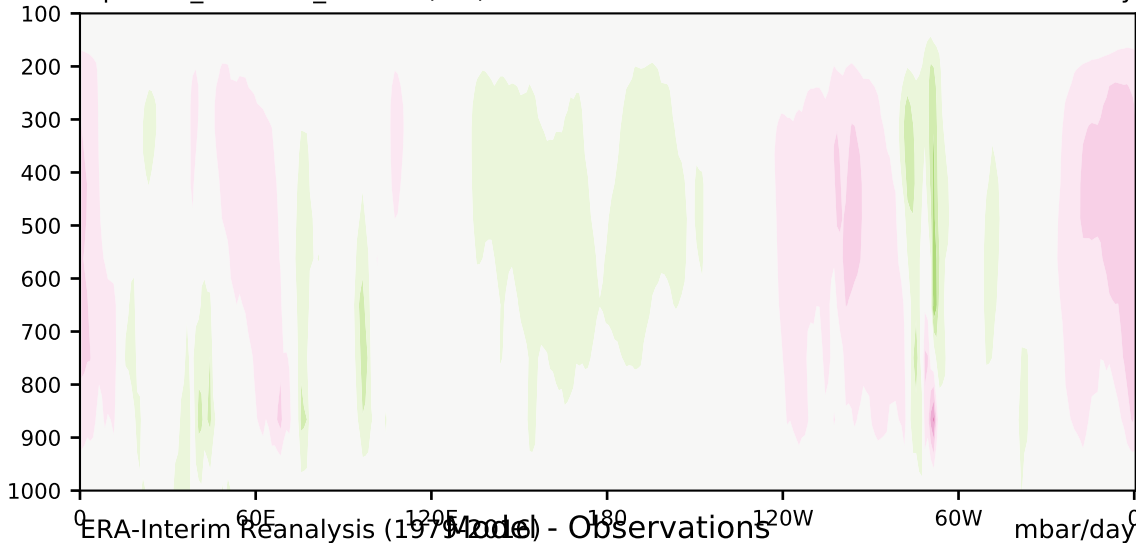

alpha3.0\_min10nc\_c8=5.0 (2-6)

mbar/day

Max 21.44  
Mean -0.25  
Min -20.66

35.0  
30.0  
25.0  
20.0  
15.0  
10.0  
5.0  
-5.0  
-10.0  
-15.0  
-20.0  
-25.0  
-30.0  
-35.0