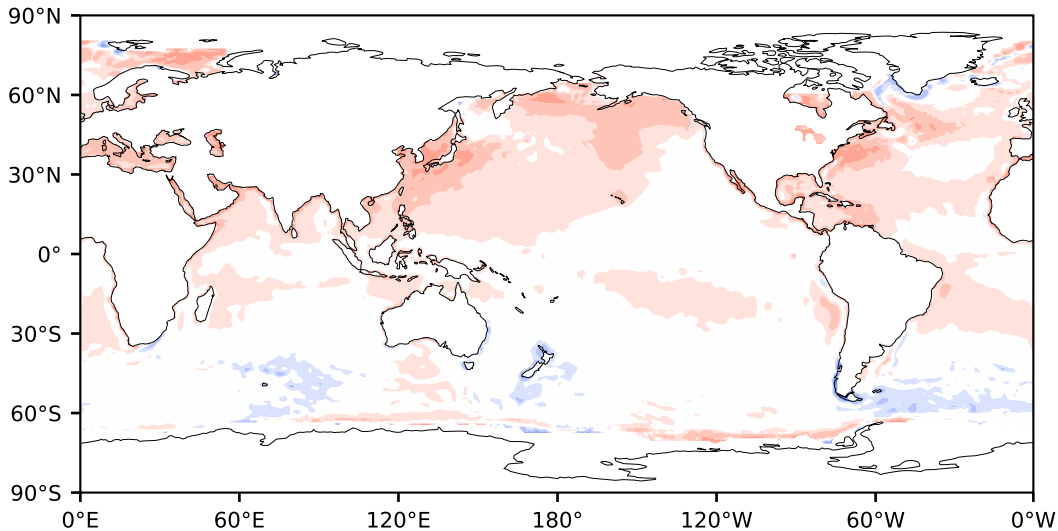

# Model - Observations

Max 94.38  
Mean 4.76  
Min -100.10

RMSE 8.93  
CORR 0.58