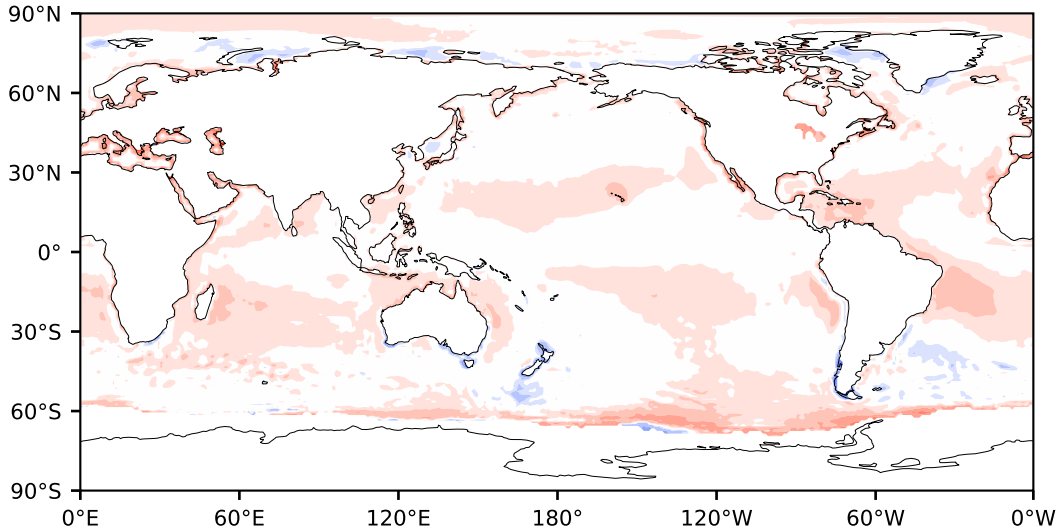

# Model - Observations

Max 114.63  
Mean 4.93  
Min -98.92

RMSE 9.37  
CORR 0.69