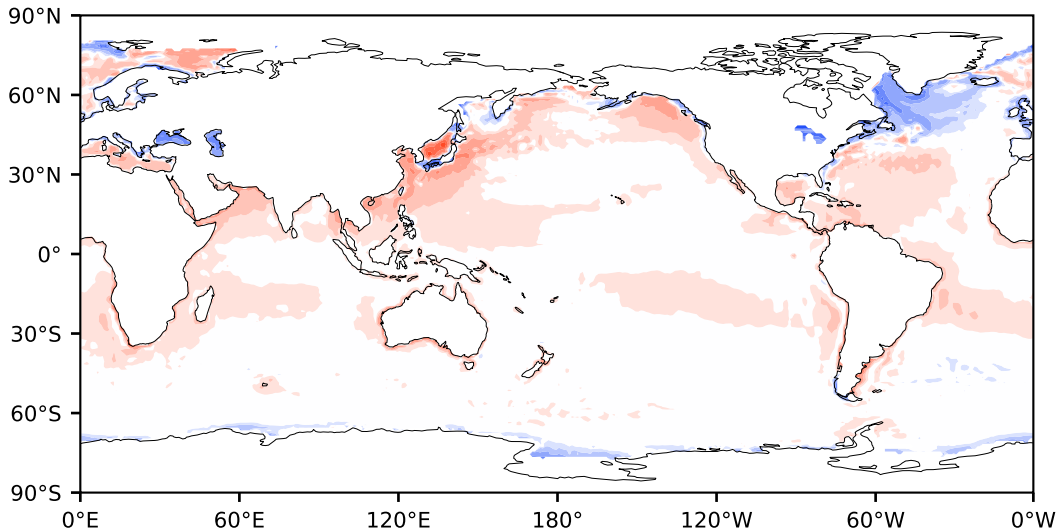

# Model - Observations

Max 147.42  
Mean 3.38  
Min -113.16

RMSE 10.54  
CORR 0.87