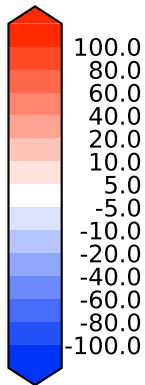

# Model - Observations

Max 147.42  
Mean 3.38  
Min -113.16

RMSE 10.54  
CORR 0.87