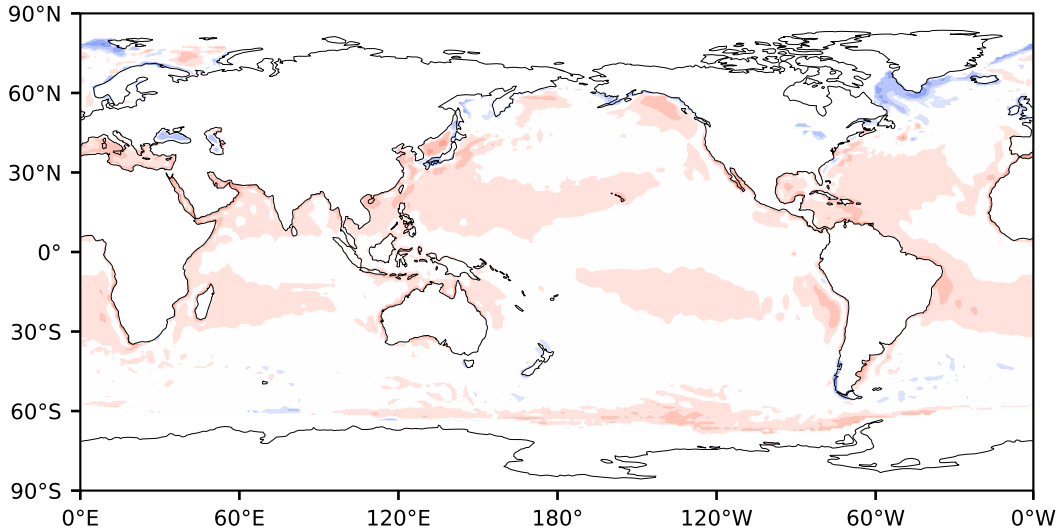

Model - Observations

Max 79.21
Mean 4.10
Min -86.43

RMSE 7.17
CORR 0.76