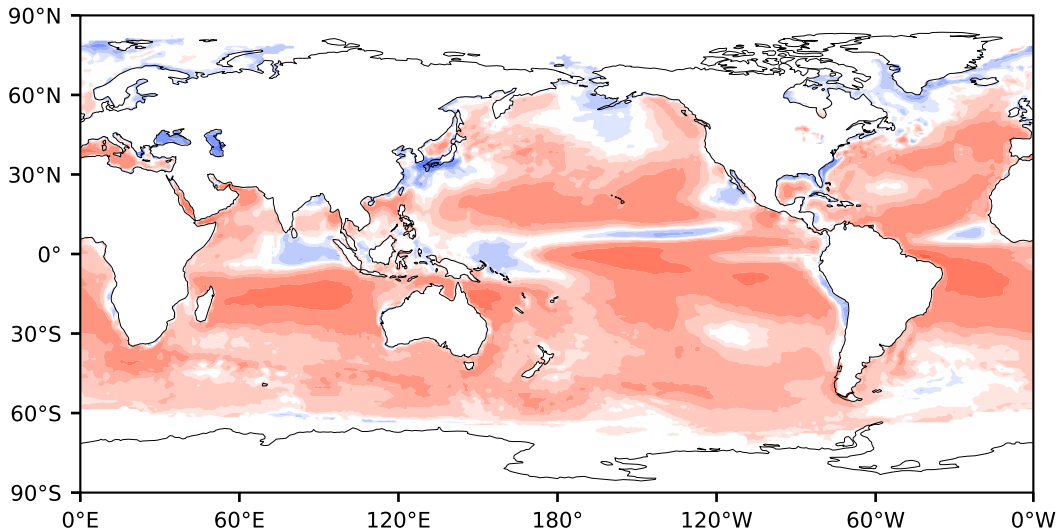

# Model - Observations

Max 167.32  
Mean 20.20  
Min -123.84

RMSE 28.98  
CORR 0.91