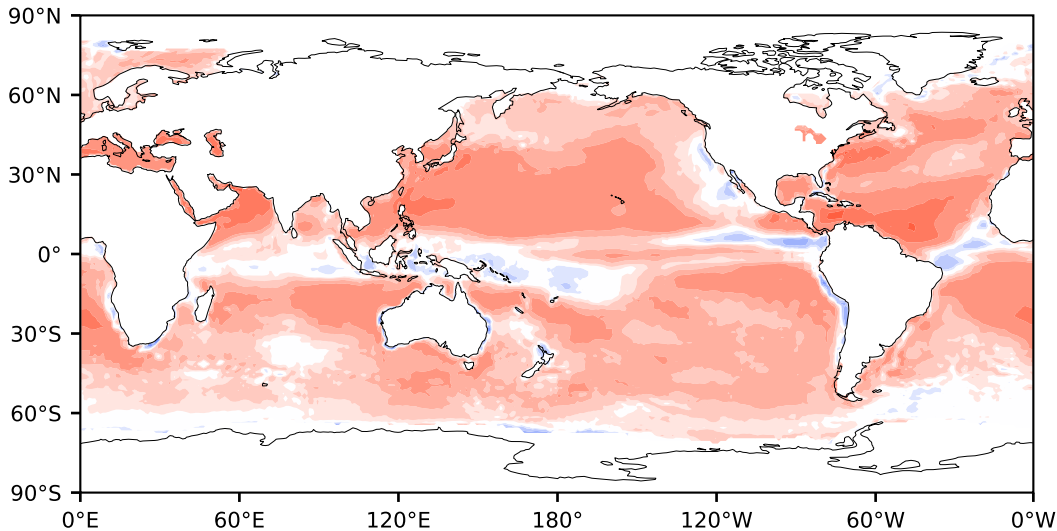

# Model - Observations

Max 128.36  
Mean 22.05  
Min -144.53

RMSE 28.76  
CORR 0.93