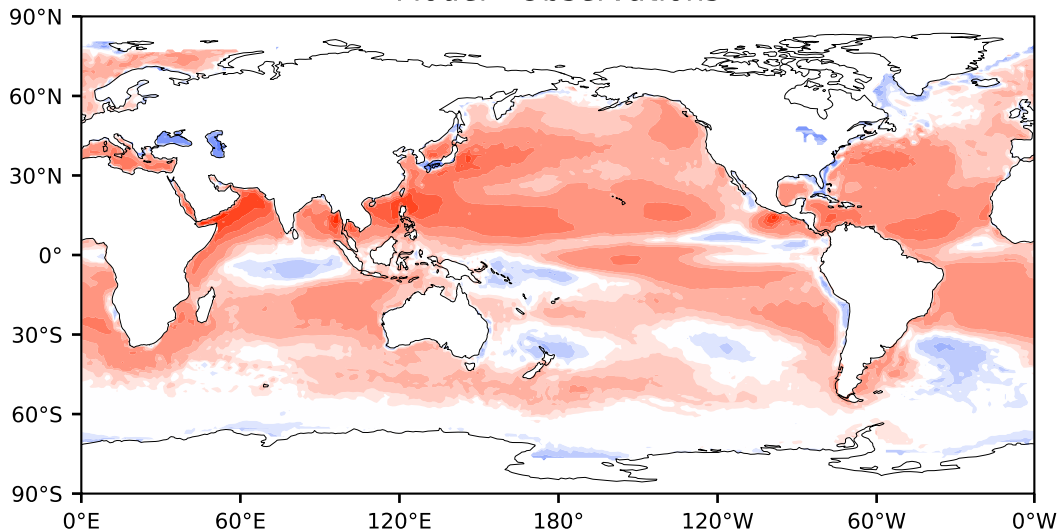

# Model - Observations

Max 192.36  
Mean 22.36  
Min -132.72

RMSE 34.59  
CORR 0.94