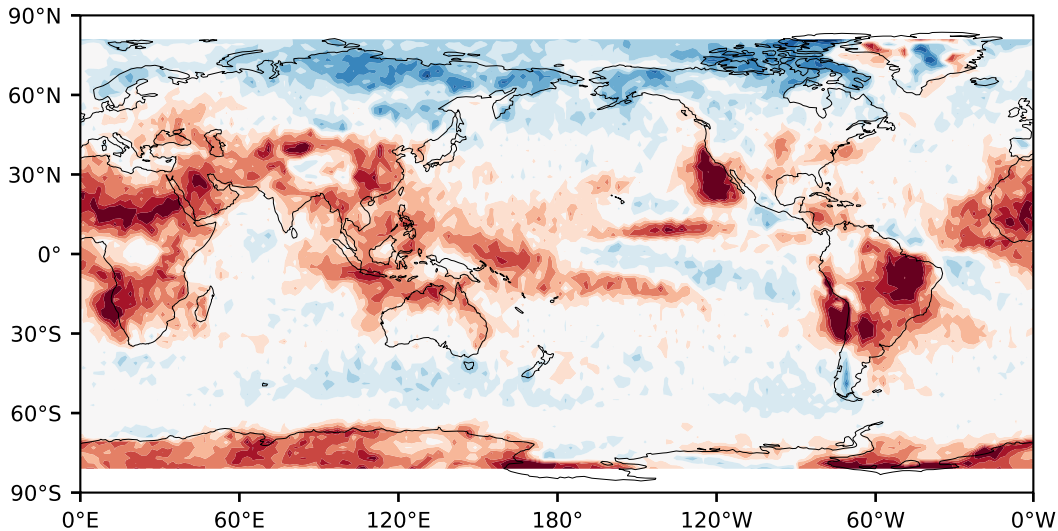

Model - Observations

Max 37.28
Mean -4.73
Min -61.75

RMSE 11.94
CORR 0.88